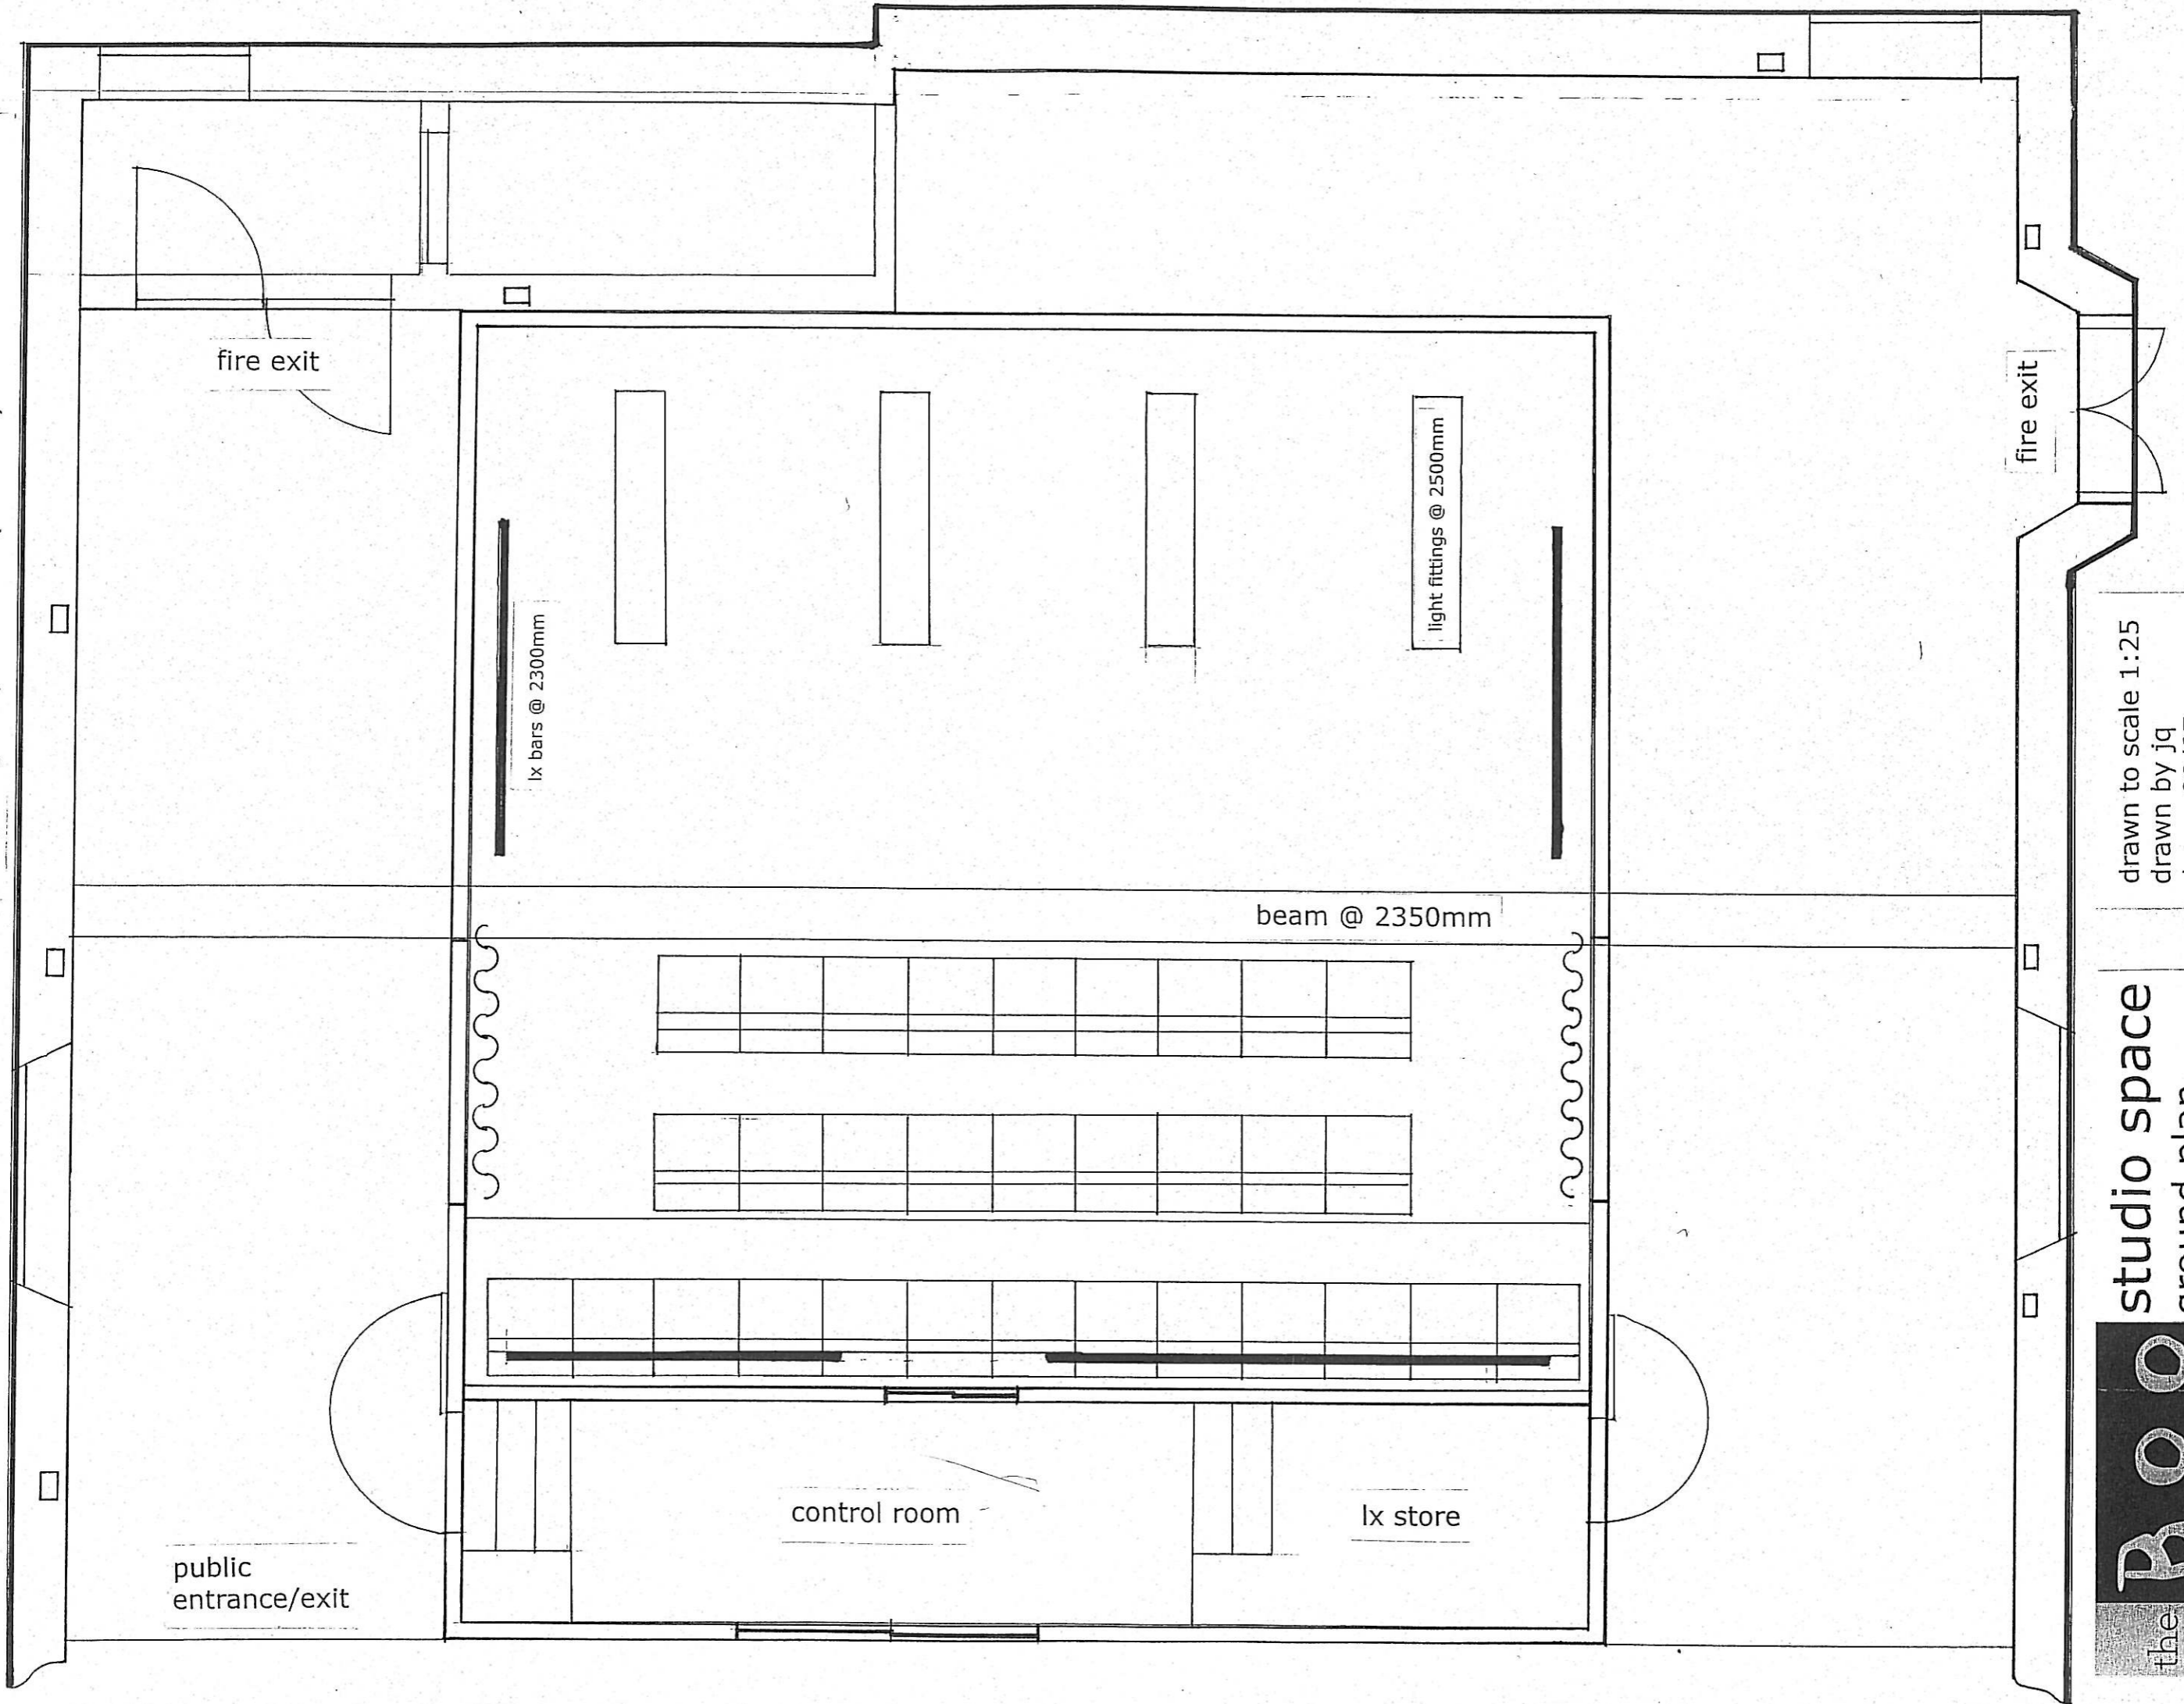

playing space : 6.5m wide x 3.5m deep x 2.5m high

capacity : optimum 40 (max. 50)

drawn to scale 1:25
drawn by jq
date : 08/07
revised :

studio space
ground plan